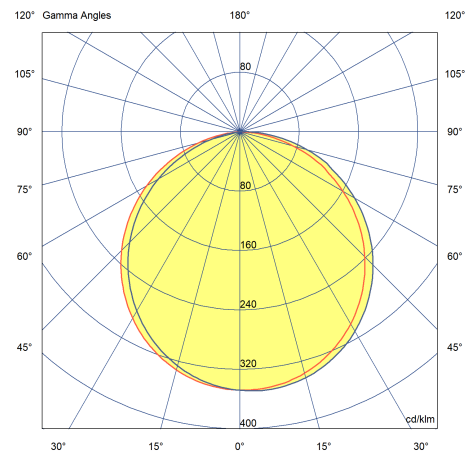

15W LED Downlight - Pro, 830, With DALI Driver

Order Code: DWL070-KIT02

Photometric Data

Colour Rendering Index (CRI)	80-89
Lumens	1800
LPW (lm/W)	120
Colour Temperature (K)	3000 - 3000
SDCM	<5
Light Distribution	Symmetric
Lens / Reflector	Diffuser lens/optic/panel

Life Data

Rated Life L70/B50 @ 25°C	50000

Electrical Data

Input (W)	15
Input (V)±10%	220 - 240
Voltage Type	AC
Power Factor	0.9
Energy Efficiency Class (EEC)	A++, A+, A (LED)
Electrical Class	II
Type of Wiring	Ending
Wiring X-sec (mm²)	1.0
1-10V Dimming	Yes
DALI Dimming	Yes

Physical Data

Surface Protection	Powder Coating
Degree of Protection (IP)	IP40
Housing Colour	White
Housing Material	Aluminium
Reflector	None
Height/Depth (mm)	40
Diameter (mm)	225
Suitable for ceiling mounting	Yes
Suitable for built-in mounting	Yes
Cut-out height	60
Cut-out diameter	200
Lamp Type	LED Not Exchangeable
Surface Protection	Powder Coating
Cover Material	Opal Plastic