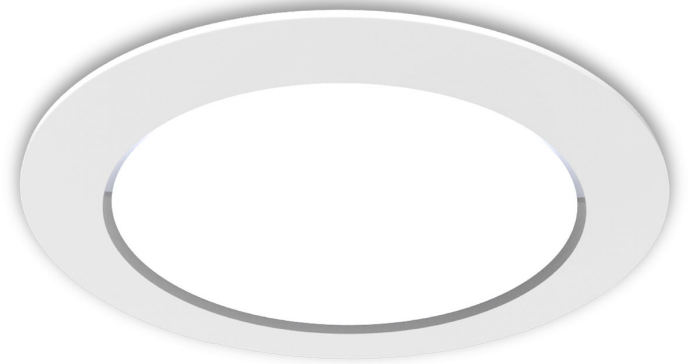

## Physical Data

Surface Protection	Powder Coating
Degree of Protection (IP)	IP40
Housing Colour	White
Housing Material	Aluminium
Reflector	None
Height/Depth (mm)	40
Diameter (mm)	225
Suitable for ceiling mounting	Yes
Suitable for built-in mounting	Yes
Cut-out height	60
Cut-out diameter	200
Lamp Type	LED Not Exchangeable
Surface Protection	Powder Coating
Cover Material	Opal Plastic