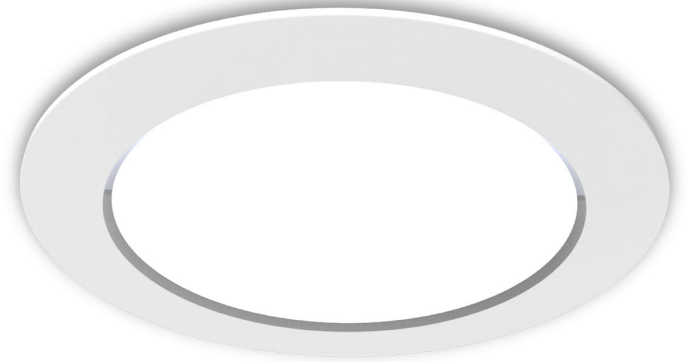

15W LED Downlight - Pro, 830, With DALI Driver + Emergency

Order Code: DWL070-KIT04

Photometric Data

Colour Rendering Index (CRI)	80-89
Lumens	1800
LPW (lm/W)	120
Colour Temperature (K)	3000 - 3000
SDCM	<5
Light Distribution	Symmetric
Lens / Reflector	Diffuser lens/optic/panel

Life Data

Rated Life L70/B50 @ 25°C	50000

Electrical Data

Input (W)	15
Input (V)±10%	220 - 240
Voltage Type	AC
Power Factor	0.9
Energy Efficiency Class (EEC)	A++, A+, A (LED)
Electrical Class	II
Type of Wiring	Ending
Wiring X-sec (mm²)	1.0
1-10V Dimming	Yes
DALI Dimming	Yes

Physical Data

Surface Protection	Powder Coating
Degree of Protection (IP)	IP40
Housing Colour	White
Housing Material	Aluminium
Reflector	None
Height/Depth (mm)	40
Diameter (mm)	225
Suitable for ceiling mounting	Yes
Suitable for built-in mounting	Yes
Cut-out height	60
Cut-out diameter	200
Lamp Type	LED Not Exchangeable
Surface Protection	Powder Coating
Cover Material	Opal Plastic