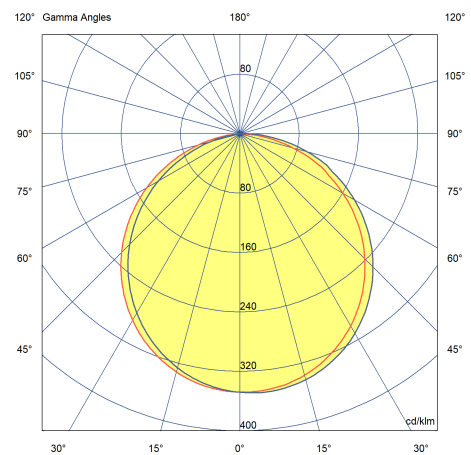

15W LED Downlight - Pro, 830, With Driver

Order Code: DWL070

Photometric Data

Colour Rendering Index (CRI)	80-89
Lumens	1800
LPW (lm/W)	120
Colour Temperature (K)	3000 - 3000
SDCM	<5
Light Distribution	Symmetric
Lens / Reflector	Diffuser lens/optic/panel

Life Data

Rated Life L70/B50 @ 25°C	50000

Electrical Data

Input (W)	15
Input (V)±10%	220 - 240
Voltage Type	AC
Power Factor	0.9
Energy Efficiency Class (EEC)	A++, A+, A (LED)
Electrical Class	II
Type of Wiring	Ending
Wiring X-sec (mm²)	1.0
Non-dimmable	Yes

Physical Data

Surface Protection	Powder Coating
Degree of Protection (IP)	IP40
Housing Colour	White
Housing Material	Aluminium
Reflector	None
Height/Depth (mm)	40
Diameter (mm)	225
Suitable for ceiling mounting	Yes
Suitable for built-in mounting	Yes
Cut-out height	60
Cut-out diameter	200
Lamp Type	LED Not Exchangeable
Surface Protection	Powder Coating
Cover Material	Opal Plastic