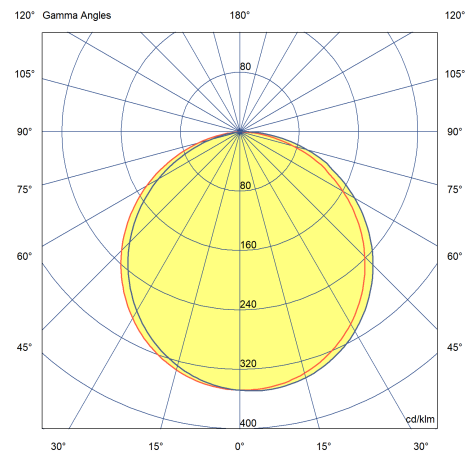

15W LED Downlight - Pro, 830, With Driver + Emergency

Order Code: DWL070-KIT03

Photometric Data

Colour Rendering Index (CRI)	80-89
Lumens	1800
LPW (lm/W)	120
Colour Temperature (K)	3000 - 3000
SDCM	<5
Light Distribution	Symmetric
Lens / Reflector	Diffuser lens/optic/panel

Life Data

Rated Life L70/B50 @ 25°C	50000

Electrical Data

Input (W)	15
Input (V)±10%	220 - 240
Voltage Type	AC
Power Factor	0.9
Energy Efficiency Class (EEC)	A++, A+, A (LED)
Electrical Class	II
Type of Wiring	Ending
Wiring X-sec (mm²)	1.0
Non-dimmable	Yes

Physical Data

Surface Protection	Powder Coating
Degree of Protection (IP)	IP40
Housing Colour	White
Housing Material	Aluminium
Reflector	None
Height/Depth (mm)	40
Diameter (mm)	225
Suitable for ceiling mounting	Yes
Suitable for built-in mounting	Yes
Cut-out height	60
Cut-out diameter	200
Lamp Type	LED Not Exchangeable
Surface Protection	Powder Coating
Cover Material	Opal Plastic