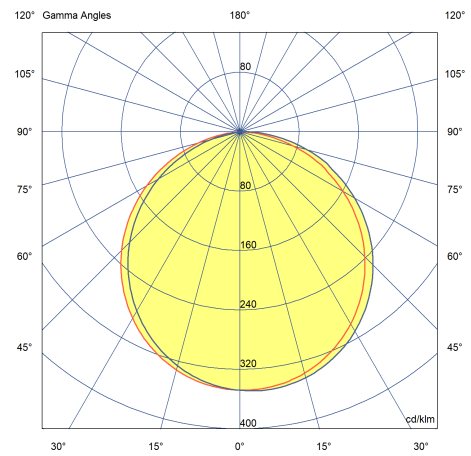

22W LED Downlight - Pro, 830, With Driver

Order Code: DWL072

Photometric Data

Colour Rendering Index (CRI)	80-89
Lumens	2640
LPW (lm/W)	120
Colour Temperature (K)	3000 - 3000
SDCM	<5
Light Distribution	Symmetric
Lens / Reflector	Diffuser lens/optic/panel

Life Data

Rated Life L70/B50 @ 25°C	50000

Electrical Data

Input (W)	22
Input (V)±10%	220 - 240
Voltage Type	AC
Power Factor	0.9
Energy Efficiency Class (EEC)	A++, A+, A (LED)
Electrical Class	II
Type of Wiring	Ending
Wiring X-sec (mm²)	1.0
Non-dimmable	Yes

Physical Data

Surface Protection	Powder Coating
Degree of Protection (IP)	IP40
Housing Colour	White
Housing Material	Aluminium
Reflector	None
Height/Depth (mm)	40
Diameter (mm)	225
Suitable for ceiling mounting	Yes
Suitable for built-in mounting	Yes
Cut-out height	60
Cut-out diameter	200
Lamp Type	LED Not Exchangeable
Surface Protection	Powder Coating
Cover Material	Opal Plastic