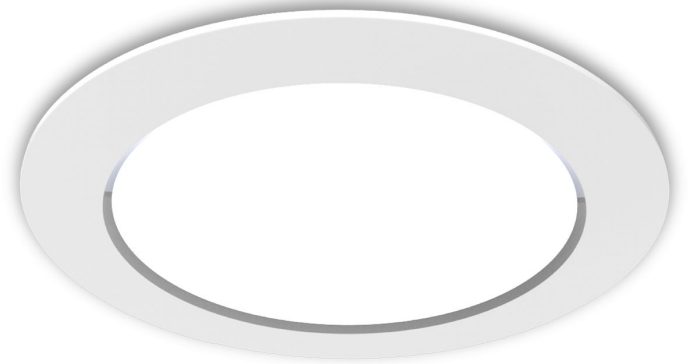

Physical Data	
Surface Protection	Powder Coating
Degree of Protection (IP)	IP40
Housing Colour	White
Housing Material	Aluminium
Reflector	None
Height/Depth (mm)	40
Diameter (mm)	225
Suitable for ceiling mounting	Yes
Suitable for built-in mounting	Yes
Cut-out height	60
Cut-out diameter	200
Lamp Type	LED Not Exchangeable
Surface Protection	Powder Coating
Cover Material	Opal Plastic