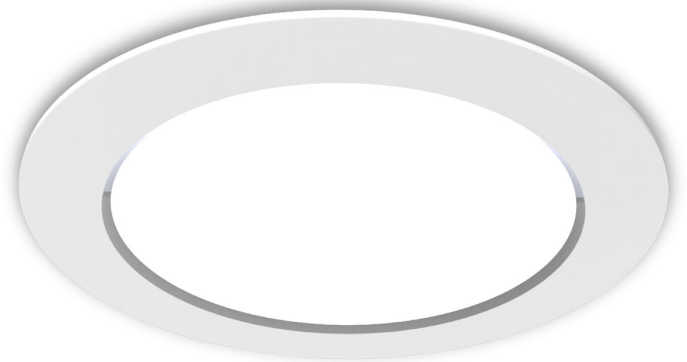

## Physical Data

Surface Protection	Powder Coating
Degree of Protection (IP)	IP40
Housing Colour	White
Housing Material	Aluminium
Reflector	None
Height/Depth (mm)	40
Diameter (mm)	225
Suitable for ceiling mounting	Yes
Suitable for built-in mounting	Yes
Cut-out height	60
Cut-out diameter	200
Lamp Type	LED Not Exchangeable
Surface Protection	Powder Coating
Cover Material	Opal Plastic