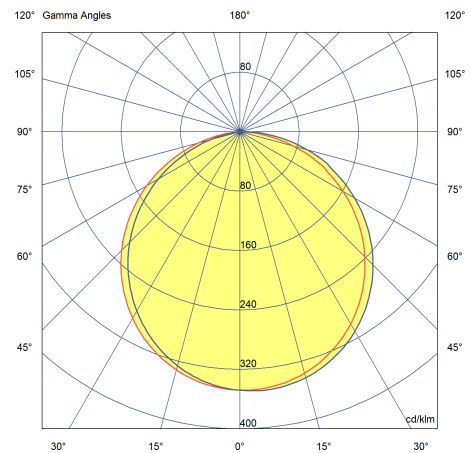

22W LED Downlight - Pro, 830, With DALI Driver

Order Code: DWL072-KIT02

Photometric Data

Colour Rendering Index (CRI)	80-89
Lumens	2640
LPW (lm/W)	120
Colour Temperature (K)	3000 - 3000
SDCM	<5
Light Distribution	Symmetric
Lens / Reflector	Diffuser lens/optic/panel

Life Data

Rated Life L70/B50 @ 25°C	50000

Electrical Data

Input (W)	22
Input (V)±10%	220 - 240
Voltage Type	AC
Power Factor	0.9
Energy Efficiency Class (EEC)	A++, A+, A (LED)
Electrical Class	II
Type of Wiring	Ending
Wiring X-sec (mm²)	1.0
1-10V Dimming	Yes
DALI Dimming	Yes

Physical Data

Surface Protection	Powder Coating
Degree of Protection (IP)	IP40
Housing Colour	White
Housing Material	Aluminium
Reflector	None
Height/Depth (mm)	40
Diameter (mm)	225
Suitable for ceiling mounting	Yes
Suitable for built-in mounting	Yes
Cut-out height	60
Cut-out diameter	200
Lamp Type	LED Not Exchangeable
Surface Protection	Powder Coating
Cover Material	Opal Plastic