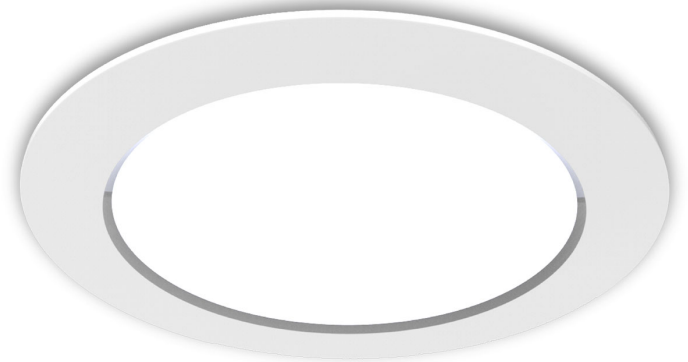

## Physical Data

Surface Protection	Powder Coating
Degree of Protection (IP)	IP40
Housing Colour	White
Housing Material	Aluminium
Reflector	None
Height/Depth (mm)	40
Diameter (mm)	225
Suitable for ceiling mounting	Yes
Suitable for built-in mounting	Yes
Cut-out height	60
Cut-out diameter	200
Lamp Type	LED Not Exchangeable
Surface Protection	Powder Coating
Cover Material	Opal Plastic