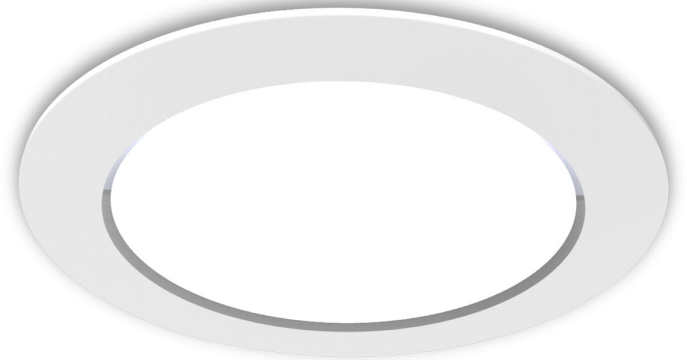

## Physical Data

Surface Protection	Powder Coating
Degree of Protection (IP)	IP40
Housing Colour	White
Housing Material	Aluminium
Reflector	None
Height/Depth (mm)	40
Diameter (mm)	225
Suitable for ceiling mounting	Yes
Suitable for built-in mounting	Yes
Cut-out height	60
Cut-out diameter	200
Lamp Type	LED Not Exchangeable
Surface Protection	Powder Coating
Cover Material	Opal Plastic