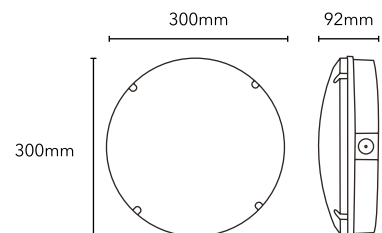

* See page 143 for battery warranties and operating temperatures. Lumen figures based on 4000K output.