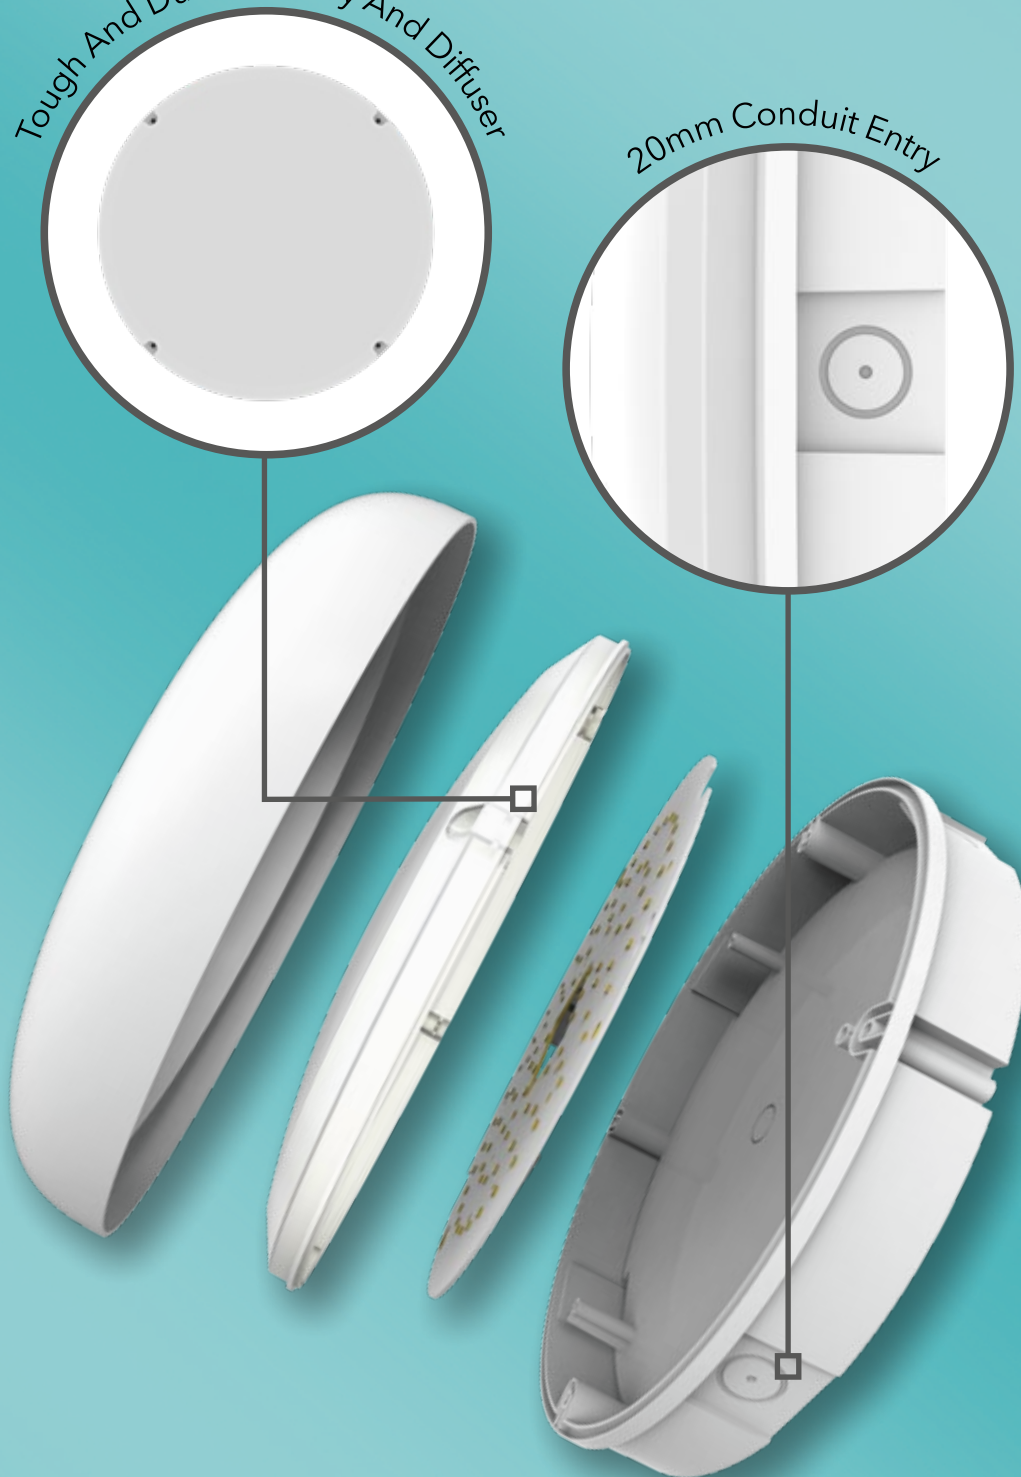

Hatherton Bulkhead

12W, 16W or 20W multi-configurable bulkhead

Our flagship Hatherton bulkhead has proven increasingly popular with contractors who require bezel and geartray options for different areas and environments.

Tough And Durable Body And Diffuser

20mm Conduit Entry